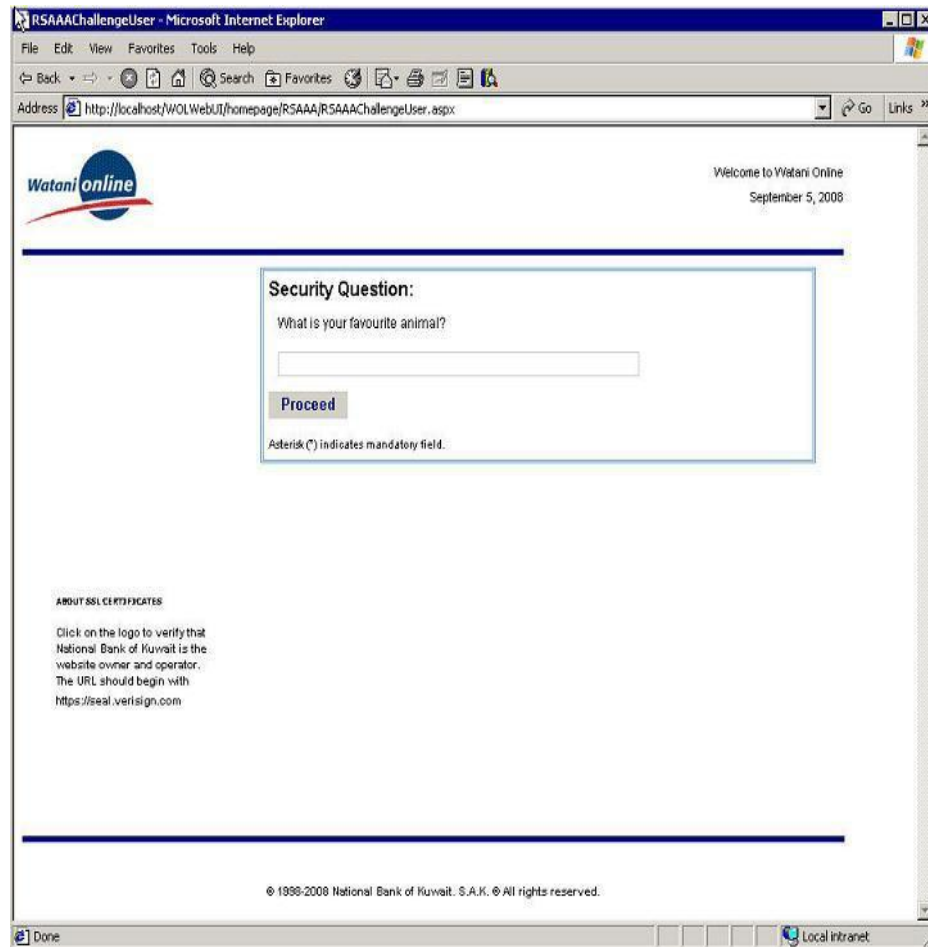

WOL Security Key

- There will be changes in the steps of logging into Watani online .
- We will be presenting “ **WOL Security Key**” system in order to enhance security and avoid any risks.

- Enter the ATM number and click Login .

- In case that your PC was not registered , you will be forced to answer a security question.
- You need to answer the security question correctly (that was chosen at the login step)
- If the answer was correct : will continue with the login steps
- If the answer is incorrect : access will be blocked after 3 attempts ,and you will have to contact 1801801 to change the security questions and register to WOL Security Key again.